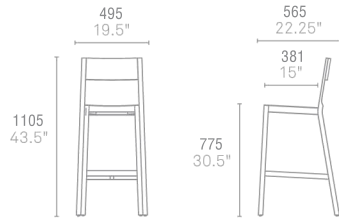

TIMBER BARSTOOL

Solid wood and a subtle line come together in a chair that's drop-dead-gorgeous in its simplicity. If you know any Shakers, invite them over for dinner and they'll feel right at home. Available in natural beech, graphite stain, or ivory lacquer.